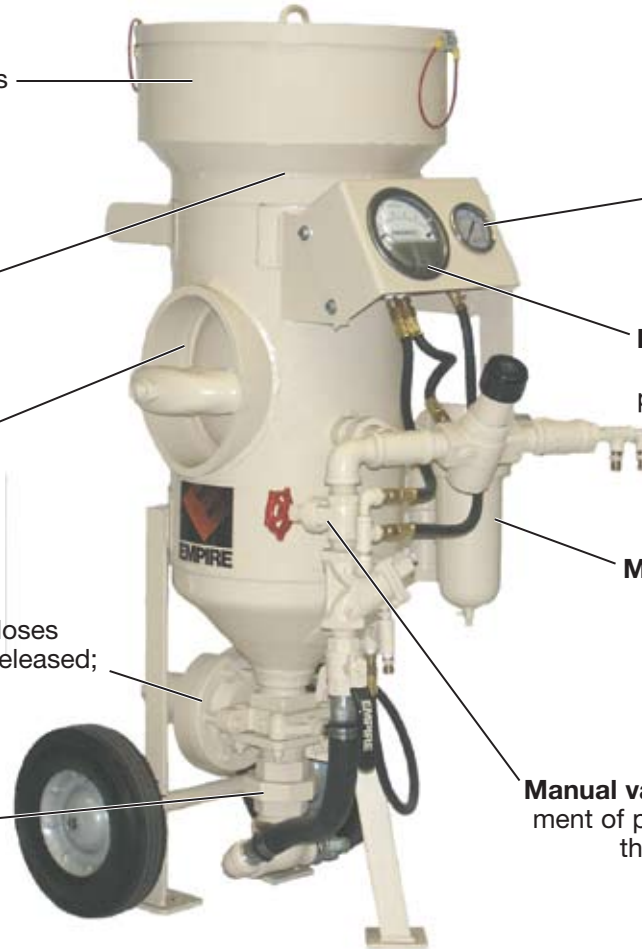

Sure-Flo® media regulator closes automatically when trigger is released; facilitates orifice changes.

Precision disk orifices, available in three sizes, can be changed quickly to adjust media-to-air ratios.

Blast-pressure gauge shows operating psi.

Minihelic indicator displays differential between vessel pressure and blast pressure.

Moisture separator prevents clotting and freeze ups.

Manual valve enables precise adjustment of pressure differential between the vessel and blast pressure.

Empire SafeStrip™ portables are designed specifically to handle fine, light media used in the cleaning and stripping of delicate substrates. SafeStrip portables quickly and safely remove old coatings, dirt, oil, corrosion and other unwanted residues from soft metals, rubber, plastics and other sensitive surfaces. They are ideal for work on statues, monuments, machinery and molds, and in many other applications requiring a “light touch.”

SafeStrip portables assure even flow of light media by creating a pressure differential between the pressure vessel and blast pressure. This pressure differential, which can be adjusted precisely with a manual valve, prevents bridging and produces consistent feed rates.